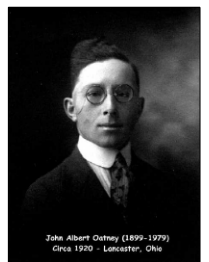

John Oatney-1920