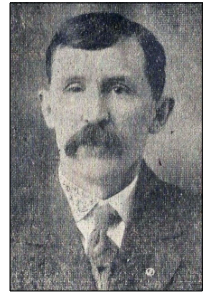

Descendants of Anton Otteni

---

52. James H. Fairfield (*Mary Ottney*³, *Joseph*², *Anton*¹) was born on 13 Feb 1859 in Allegan, Allegan County, MI, died on 27 Mar 1922 in Allegan, Allegan County, MI at age 63, and was buried on 30 Mar 1922 in Oakwood Cemetery, Allegan, Allegan County, MI.

James H. Fairfield

James married **Catherine Anna Tagler** on 15 Dec 1880 in Allegan, Allegan County, MI. Catherine was born on 29 May 1861 in Cattaraugus County, NY, died on 8 Jan 1947 in Allegan, Allegan County, MI at age 85, and was buried in Oakwood Cemetery, Allegan, Allegan County, MI. Another name for Catherine was Anna K.