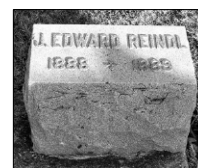

Children from this marriage were:

1. 25 M i. **J. Edward Reindl** was born in 1888, died in 1889 at age 1, and was buried in Saint Joseph Cemetery, Crestline, Crawford County, OH.
2. + 26 F ii. **Mary Estella "Stella" Reindl** was born on 7 Nov 1891 in OH, died on 26 Mar 1980 in Mansfield, Richland County, OH at age 88, and was buried in Mansfield Catholic Cemetery, Mansfield, Richland County, OH.
3. + 27 M iii. **Charles William Reindl** was born on 13 Jul 1896 in OH, died on 22 Jan 1967 in Mansfield, Richland County, OH at age 70, and was buried in Mansfield Catholic Cemetery, Mansfield, Richland County, OH.
4. 28 F iv. **Helen L. Reindl** was born in 1901 in OH and died on 17 Feb 1927 in OH at age 26.
5. Helen married **Franklin F. Frasch**. Franklin was born about 1898 and died on 23 May 1966 in Crawford County, OH about age 68.